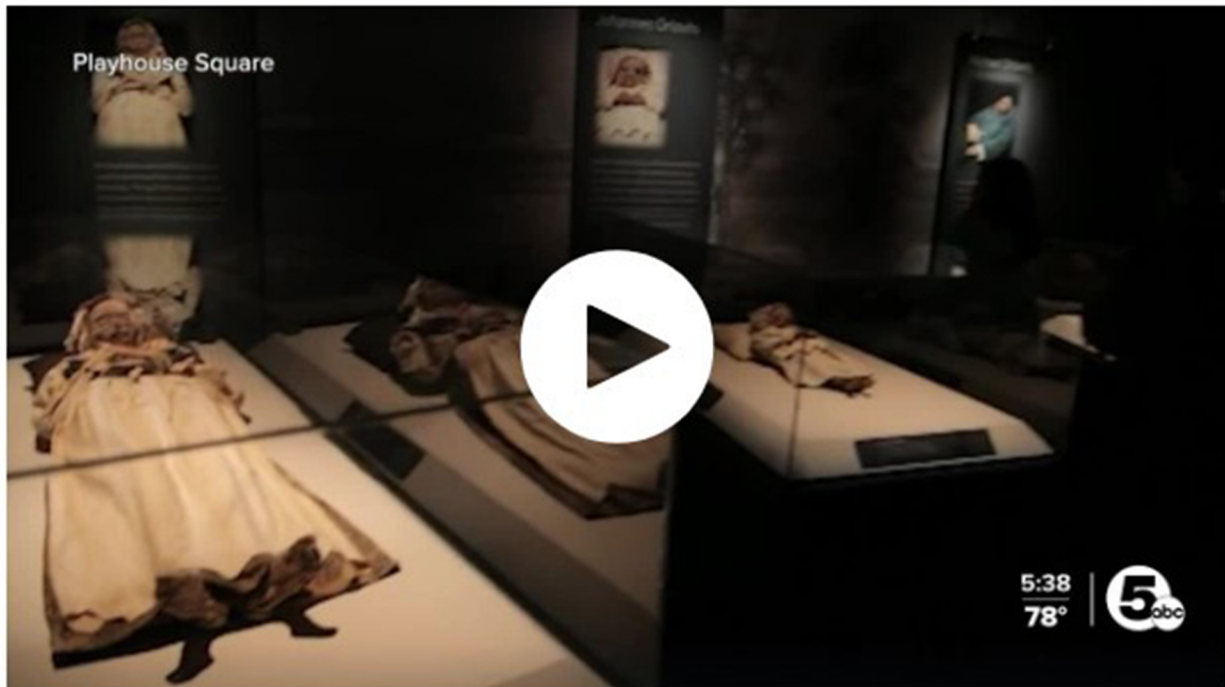

# Wrapped and ready — Exhibition of ancient mummies from around the world coming soon to Playhouse Square

Playhouse Square is getting ready to knock 'em dead with a new traveling exhibition featuring the largest exhibition of real mummies and related artifacts ever assembled.

By: News 5 Staff

Posted at 2:59 PM, Sep 08, 2023 and last updated 2:59 AM, Sep 09, 2023

CLEVELAND — Playhouse Square is getting ready to knock 'em dead with a new traveling exhibition featuring the largest exhibition of real mummies and related artifacts ever assembled.

“Mummies of the World: The Exhibition” opens at The Corner Gallery in the Playhouse Square District on Sept. 23 for a limited engagement, open to the public on Thursdays through Sundays, according to a news release from organizers.

The exhibition will bring visitors face-to-face with ancient history with a collection of ancient mummies and artifacts from Europe, South America and Ancient Egypt.

“There are interactive kiosks throughout. There are multimedia displays,” said David Greene, Playhouse Square’s Senior VP of Marketing. “So you can interact with and do a great deal of learning about the mummification process, about the science behind it. All of the mummies are real people; they all have stories.”